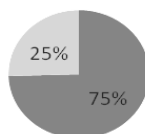

Jewish Community Action Financial Summary 2008 (1/1/2008-12/31/2008)

2008 income
\$508,732

■ grants ■ grassroots/membership

2008 expense
\$557,735

■ program ■ mgmt, fundraising, admin

(*JCA used operating surplus from 2007 to meet operating deficit in 2008.)